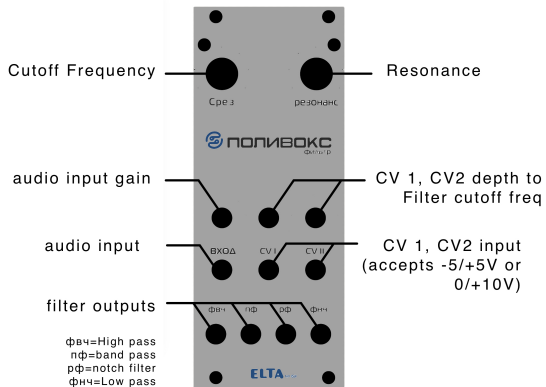

# ELTA MUSIC

MADE IN MOSCOW

The Polivoks Filter module, from Elta Music, utilizes the classic Soviet filter chip for a unique and iconic filter tone, and bring it to the Eurorack modular format. It provides two CV inputs with individual depth pots for ultimate control over cutoff frequency. One input with sensitivity control and four outputs available simultaneously, lowpass, bandpass, highpass, and notch filter types.

Width: 10HP  
 Current: 20mA  
 Power cable 1 pcs  
 included Screw 2 pcs

## Filter modes