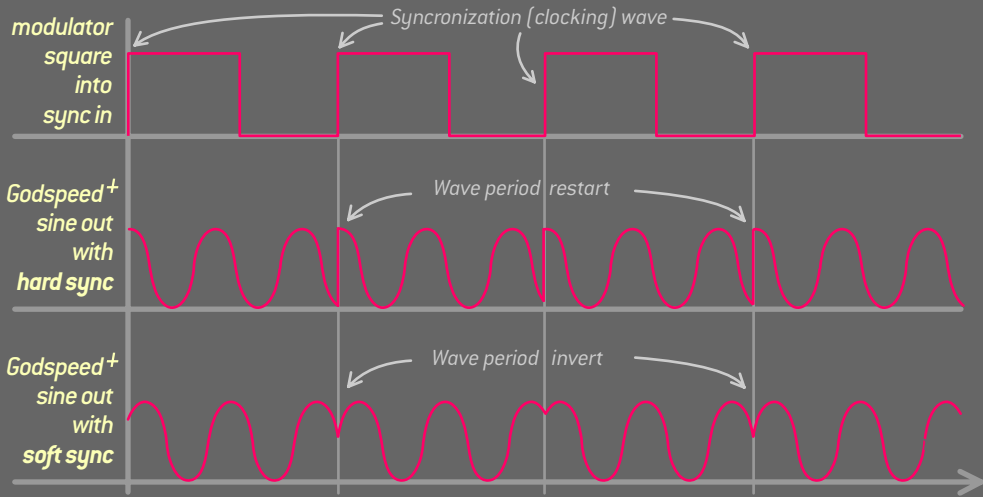

HARD AND SOFT SYNCHRONIZATION EXPLAINED: