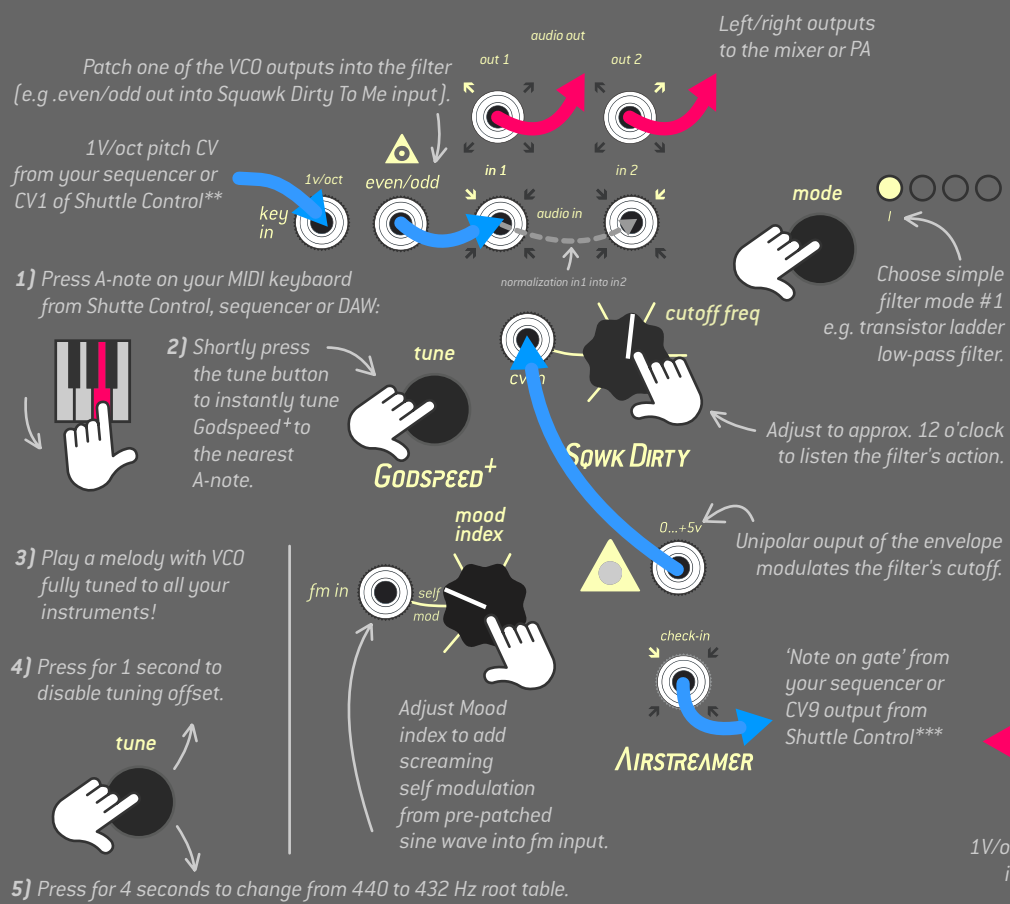

GODSPEED TO YOU, BLACK EMPEROR!

- Fast and effective 6hp VCO with autotuning and octave shift
- Strong Zero VCO core delivers powerful thru-zero linear FM
- Modulation index with pre-patched self-modulation to create FM synthesis blocks on the fly
- Sine/fold output features famous Furthrrrr Generator folder
- Odd/even output has a pre-patched sub-oscillator for even deeper bass action

ROCKET GODSPEED+ PATCH EXAMPLE IN SIMPLE 5 STEPS

TRIMMING 1 VOLT PER OCTAVE SCALE JUST IN CASE

ENDORPHIN.ES® – GODSPEED+
 Module design by Andreas Zhukovsky
 Collection Spring/Summer 2019
 Made in Barcelona