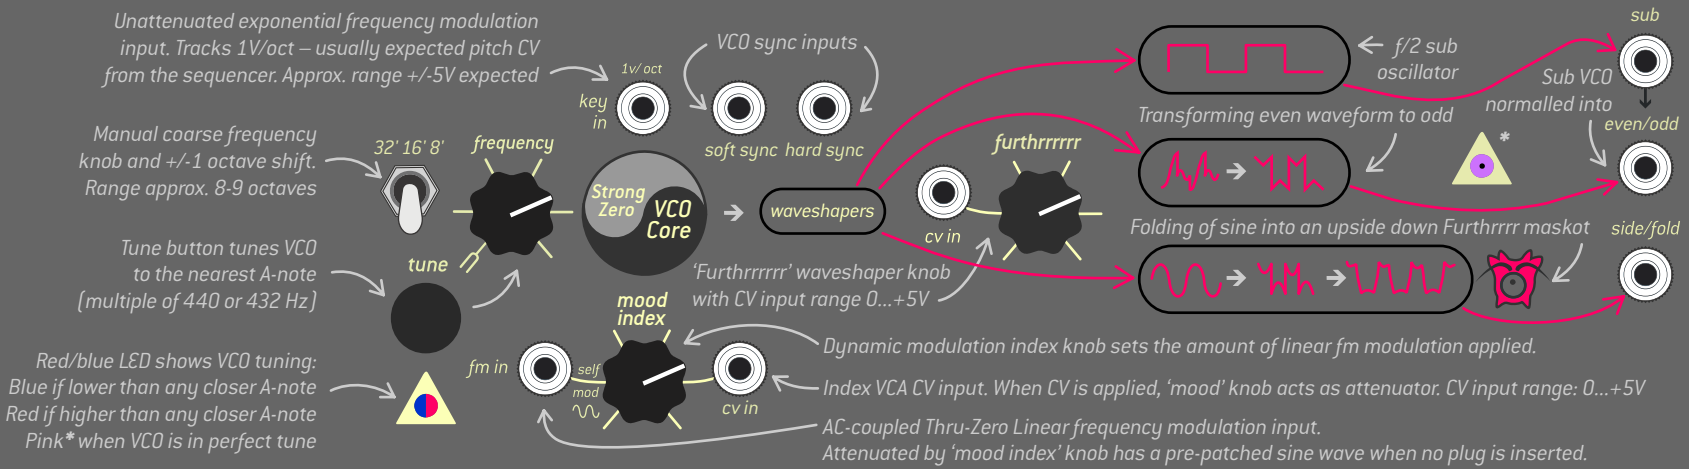

HARD AND SOFT SYNCHRONIZATION EXPLAINED:

TRIMMING THE WAVEFOLDER JUST IN CASE

ROCKET GODSPEED+ PATCH EXAMPLE IN SIMPLE 5 STEPS

TRIMMING 1 VOLT PER OCTAVE SCALE JUST IN CASE

ENDORPHIN.ES® – GODSPEED+
Module design by Andreas Zhukovsky
Collection Spring/Summer 2019
Made in Barcelona

Special thanks to Xavier Galai for additional code and crazy ideas.

Follow, like, post and tag us at instagram:
@endorphin.es
or contact us:
info@endorphin.es

SHUTTLE CONTROL