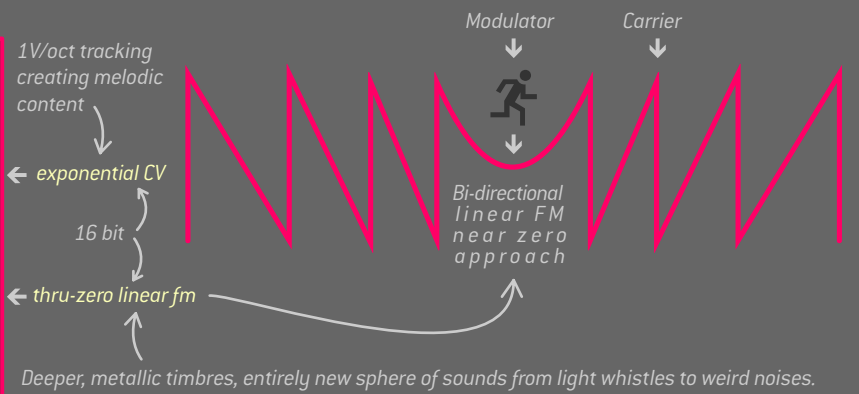

HARD AND SOFT SYNCHRONIZATION EXPLAINED:

TRIMMING THE WAVEFOLDER JUST IN CASE

ROCKET GODSPEED+ PATCH EXAMPLE IN SIMPLE 5 STEPS

TRIMMING 1 VOLT PER OCTAVE SCALE JUST IN CASE

ENDORPHIN.ES® – GODSPEED+
Module design by Andreas Zhukovsky
Collection Spring/Summer 2019
Made in Barcelona

Special thanks to Xavier Galai for additional code and crazy ideas.

Follow, like, post and tag us at instagram:
@endorphin.es
or contact us:
info@endorphin.es

SHUTTLE CONTROL