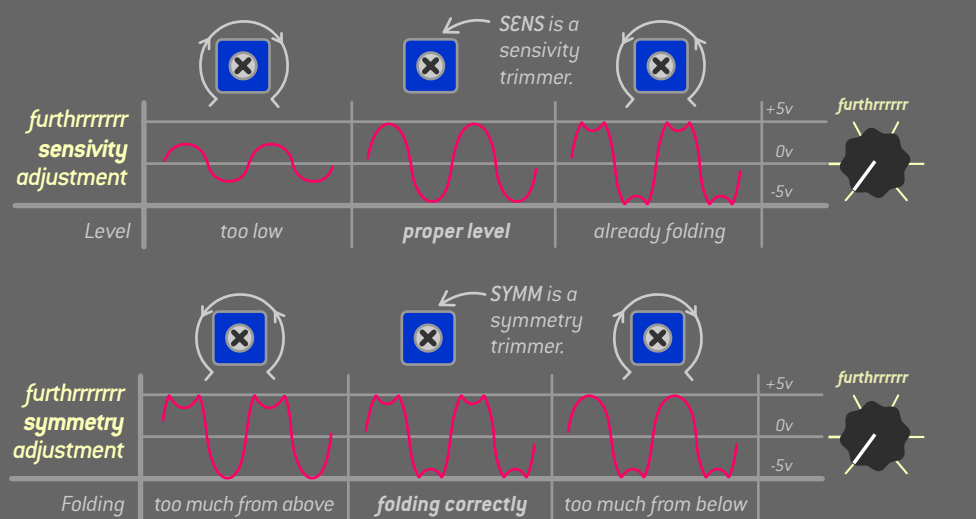

ROCKET GODSPEED+ PATCH EXAMPLE IN SIMPLE 5 STEPS

TRIMMING 1 VOLT PER OCTAVE SCALE JUST IN CASE

ENDORPHIN.ES® – GODSPEED+
 Module design by Andreas Zhukovsky
 Collection Spring/Summer 2019
 Made in Barcelona