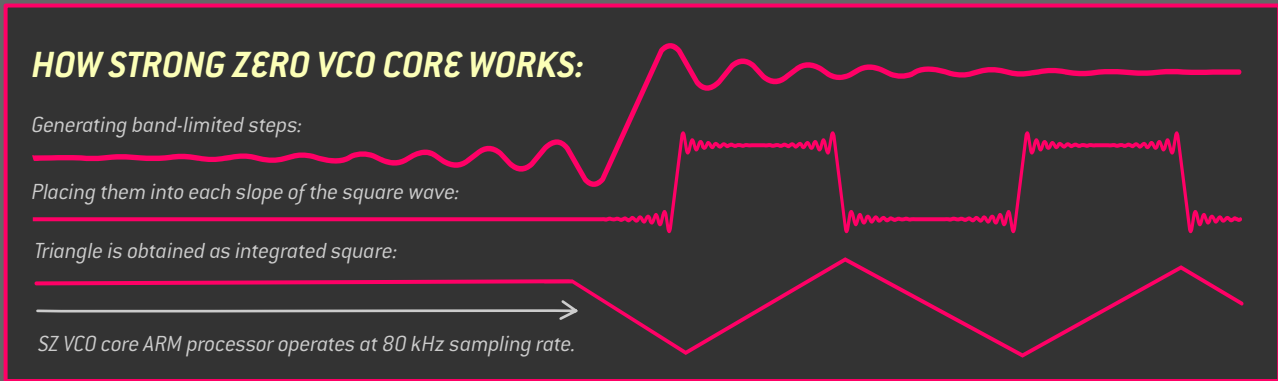

HARD AND SOFT SYNCHRONIZATION EXPLAINED:

TRIMMING THE WAVEFOLDER JUST IN CASE

ROCKET GODSPEED+ PATCH EXAMPLE IN SIMPLE 5 STEPS

TRIMMING 1 VOLT PER OCTAVE SCALE JUST IN CASE

ENDORPHIN.ES® – GODSPEED+
Module design by Andreas Zhukovsky
Collection Spring/Summer 2019
Made in Barcelona

Special thanks to Xavier Galai for additional code and crazy ideas.

Follow, like, post and tag us at instagram:
@endorphin.es
or contact us:
info@endorphin.es

SHUTTLE CONTROL