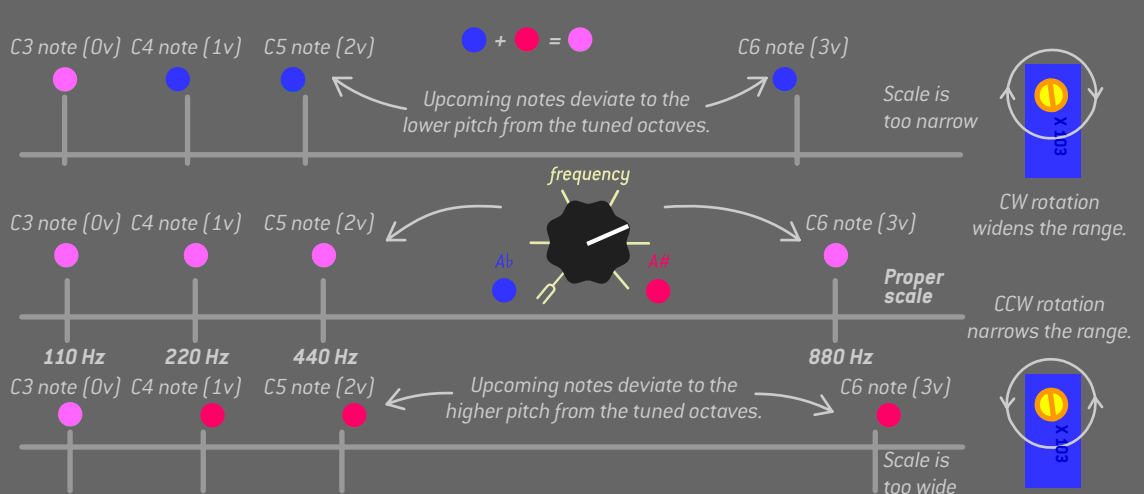

GODSPEED TO YOU, BLACK EMPEROR!

- Fast and effective 6hp VCO with autotuning and octave shift
- Strong Zero VCO core delivers powerful thru-zero linear FM
- Modulation index with pre-patched self-modulation to create FM synthesis blocks on the fly
- Sine/fold output features famous Furthrrrr Generator folder
- Odd/even output has a pre-patched sub-oscillator for even deeper bass action

ROCKET GODSPEED+ PATCH EXAMPLE IN SIMPLE 5 STEPS

TRIMMING 1 VOLT PER OCTAVE SCALE JUST IN CASE

ENDORPHIN.ES® – GODSPEED+
 Module design by Andreas Zhukovsky
 Collection Spring/Summer 2019
 Made in Barcelona