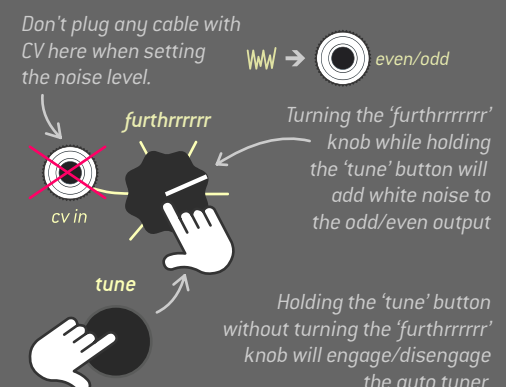

MIX THE WHITE NOISE

Visit us:

<http://endorphin.es>

<https://youtube.com/user/TheEndorphines>

<https://facebook.com/TheEndorphines>

<https://www.instagram.com/endorphin.es/>

Drop us a line:

info@endorphin.es

FURTH BARCELONA, S.L.

VAT ID:ES B66836487