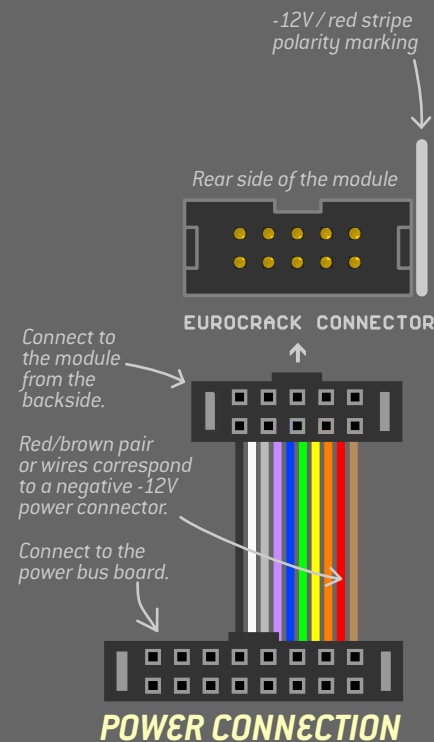

GODSPEED TO YOU, BLACK EMPEROR!

- Fast and effective 6hp VCO with autotuning and octave shift
- Strong Zero VCO core delivers powerful thru-zero linear FM
- Modulation index with pre-patched self-modulation to create FM synthesis blocks on the fly
- Sine/fold output features famous Furthrrrr Generator folder
- Odd/even output has a pre-patched sub-oscillator for even deeper bass action

Depth: 38mm (with plugged ribbon cable)

Power requirements: +12V: 120 mA
-12V: 45mA

WARRANTY

RTFM – be so kind and read the manual. It will provide you with the information you need to fully indulge the module you just purchased – for which we like to thank you.